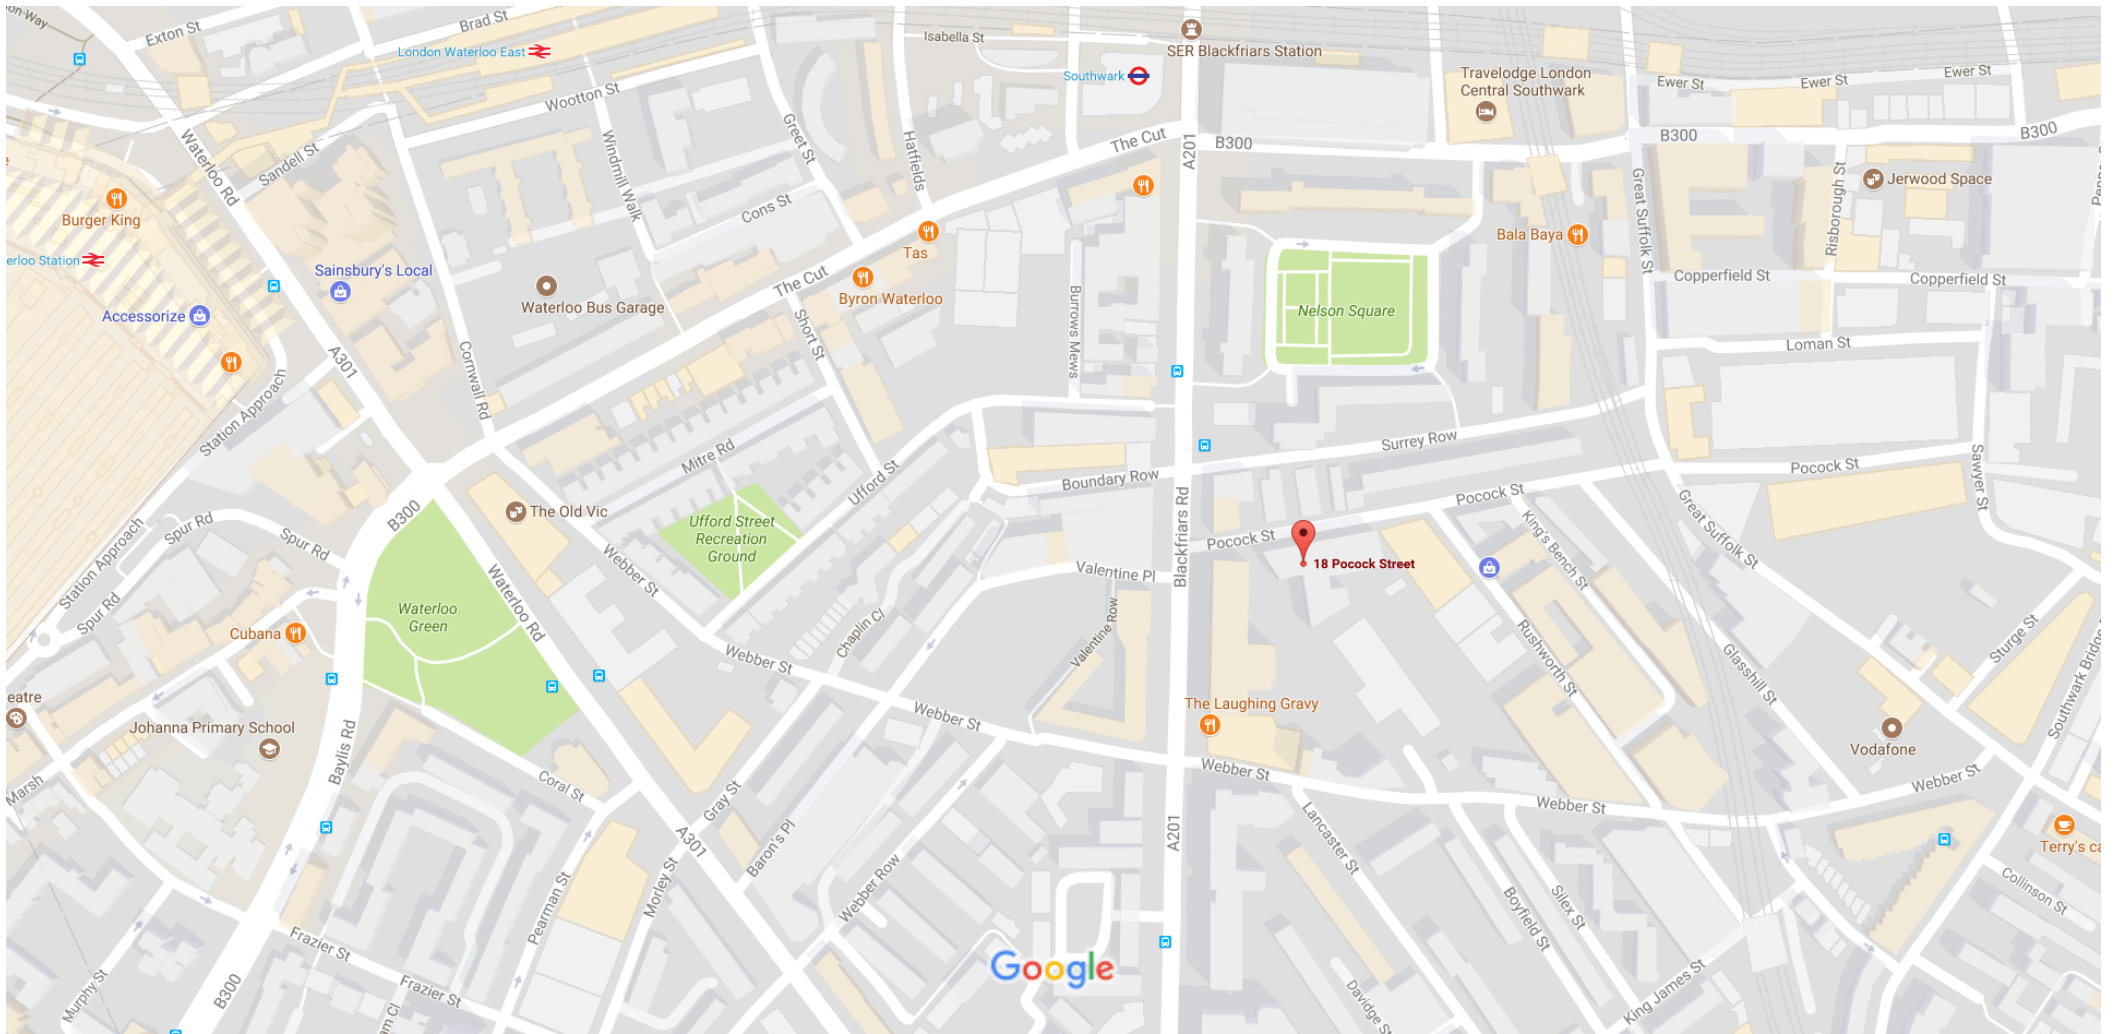

Google Maps 18 Pocock St

Map data ©2017 Google United Kingdom 50 m